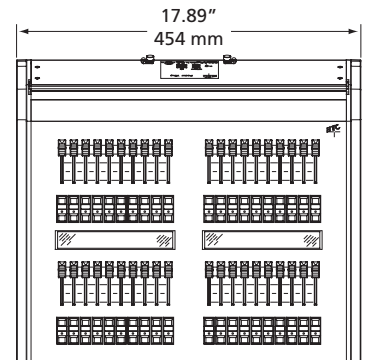

PHYSICAL

Universal Fader Wing Dimensions*

PART#	HEIGHT	WIDTH	DEPTH
	mm	mm	mm
4310A1002	133	240	405
4310A1003	133	454	405

Universal Fader Wing Weights*

PART#	WEIGHT	SHIPPING WEIGHT
	kgs	kgs
4310A1002	2.95	3.65
4310A1003	5.5	7

*Weights and dimensions typical

2 x 10 Fader Wing

2 x 20 Fader Wing

AVAILABLE FROM

**LONDON
LIGHT**

0845 094 3049
info@london-light.com

Corporate Headquarters • 3031 Pleasant View Rd, PO Box 620979, Middleton WI 53562 0979 USA • Tel +1 608 831 4116 • Fax +1 608 836 1736
London, UK • Unit 26-28, Victoria Industrial Estate, Victoria Road, London W3 6UU, UK • Tel +44 (0)20 8896 1000 • Fax +44 (0)20 8896 2000
Rome, IT • Via Ennio Quirino Visconti, 11, 00193 Rome, Italy • Tel +39 (06) 32 111 683 • Fax +39 (06) 32 656 990
Holzkirchen, DE • Ohmstrasse 3, 83607 Holzkirchen, Germany • Tel +49 (80 24) 47 00-0 • Fax +49 (80 24) 47 00-3 00
Hong Kong • Room 1801, 18/F, Tower 1 Phase 1, Enterprise Square, 9 Sheung Yuet Road, Kowloon Bay, Kowloon, Hong Kong • Tel +852 2799 1220 • Fax +852 2799 9325
Web • www.etcconnect.com • Copyright©2007 ETC. All Rights Reserved. All product information and specifications subject to change. 4310L1002-GB Rev. A 09/07