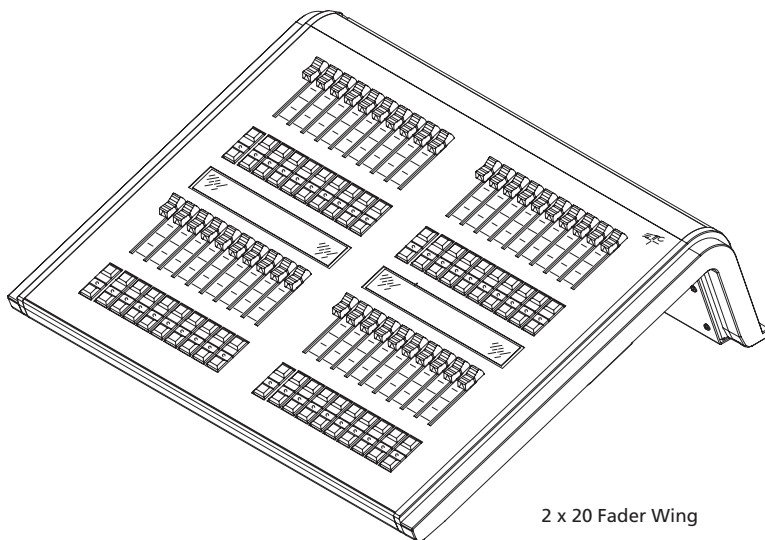

2 x 10 Fader Wing

2 x 20 Fader Wing

GENERAL INFORMATION

The compact Universal Fader Wings can be used to provide more physical playbacks to Congo jr, Eos and Ion lighting control desks. Connection may be made via USB cable, or the wing(s) may be physically connected to either side of an Ion or Congo jr desk.

FEATURES

- Two rows of 10 faders or two rows of 20 faders
- Integral LCD display(s) for identification and labeling functions
- USB connectivity to console, RPU/Light Server, RVI or PC

LIMITATIONS

Congo jr desk or Congo Light Server: