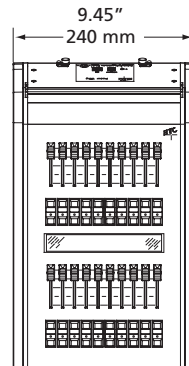

ORDERING INFORMATION

Universal Fader Wing

PART#	DESCRIPTION
4310A1002	2x10 Fader Wing
4310A1003	2x20 Fader Wing

Ships with

- Universal 12v power supply
- USB A to B cable
- Documentation

SPECIFICATIONS

PHYSICAL

PHYSICAL

Universal Fader Wing Dimensions*

PART#	HEIGHT	WIDTH	DEPTH
	mm	mm	mm
4310A1002	133	240	405
4310A1003	133	454	405

Universal Fader Wing Weights*

PART#	WEIGHT	SHIPPING WEIGHT
	kgs	kgs
4310A1002	2.95	3.65
4310A1003	5.5	7

*Weights and dimensions typical

2 x 10 Fader Wing

2 x 20 Fader Wing

AVAILABLE FROM

**LONDON
LIGHT**

0845 094 3049
info@london-light.com

Corporate Headquarters • 3031 Pleasant View Rd, PO Box 620979, Middleton WI 53562 0979 USA • Tel +1 608 831 4116 • Fax +1 608 836 1736
London, UK • Unit 26-28, Victoria Industrial Estate, Victoria Road, London W3 6UU, UK • Tel +44 (0)20 8896 1000 • Fax +44 (0)20 8896 2000
Rome, IT • Via Ennio Quirino Visconti, 11, 00193 Rome, Italy • Tel +39 (06) 32 111 683 • Fax +39 (06) 32 656 990
Holzkirchen, DE • Ohmstrasse 3, 83607 Holzkirchen, Germany • Tel +49 (80 24) 47 00-0 • Fax +49 (80 24) 47 00-3 00
Hong Kong • Room 1801, 18/F, Tower 1 Phase 1, Enterprise Square, 9 Sheung Yuet Road, Kowloon Bay, Kowloon, Hong Kong • Tel +852 2799 1220 • Fax +852 2799 9325
Web • www.etcconnect.com • Copyright©2007 ETC. All Rights Reserved. All product information and specifications subject to change. 4310L1002-GB Rev. A 09/07