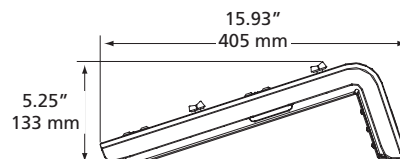

PHYSICAL

Universal Fader Wing Dimensions*

PART#	HEIGHT	WIDTH	DEPTH
	mm	mm	mm
4310A1002	133	240	405
4310A1003	133	454	405

Universal Fader Wing Weights*

PART#	WEIGHT	SHIPPING WEIGHT
	kgs	kgs
4310A1002	2.95	3.65
4310A1003	5.5	7

*Weights and dimensions typical

2 x 10 Fader Wing

2 x 20 Fader Wing

AVAILABLE FROM

**LONDON
LIGHT**

0845 094 3049
info@london-light.com

Corporate Headquarters • 3031 Pleasant View Rd, PO Box 620979, Middleton WI 53562 0979 USA • Tel +1 608 831 4116 • Fax +1 608 836 1736
London, UK • Unit 26-28, Victoria Industrial Estate, Victoria Road, London W3 6UU, UK • Tel +44 (0)20 8896 1000 • Fax +44 (0)20 8896 2000
Rome, IT • Via Ennio Quirino Visconti, 11, 00193 Rome, Italy • Tel +39 (06) 32 111 683 • Fax +39 (06) 32 656 990
Holzkirchen, DE • Ohmstrasse 3, 83607 Holzkirchen, Germany • Tel +49 (80 24) 47 00-0 • Fax +49 (80 24) 47 00-3 00
Hong Kong • Room 1801, 18/F, Tower 1 Phase 1, Enterprise Square, 9 Sheung Yuet Road, Kowloon Bay, Kowloon, Hong Kong • Tel +852 2799 1220 • Fax +852 2799 9325
Web • www.etcconnect.com • Copyright©2007 ETC. All Rights Reserved. All product information and specifications subject to change. 4310L1002-GB Rev. A 09/07